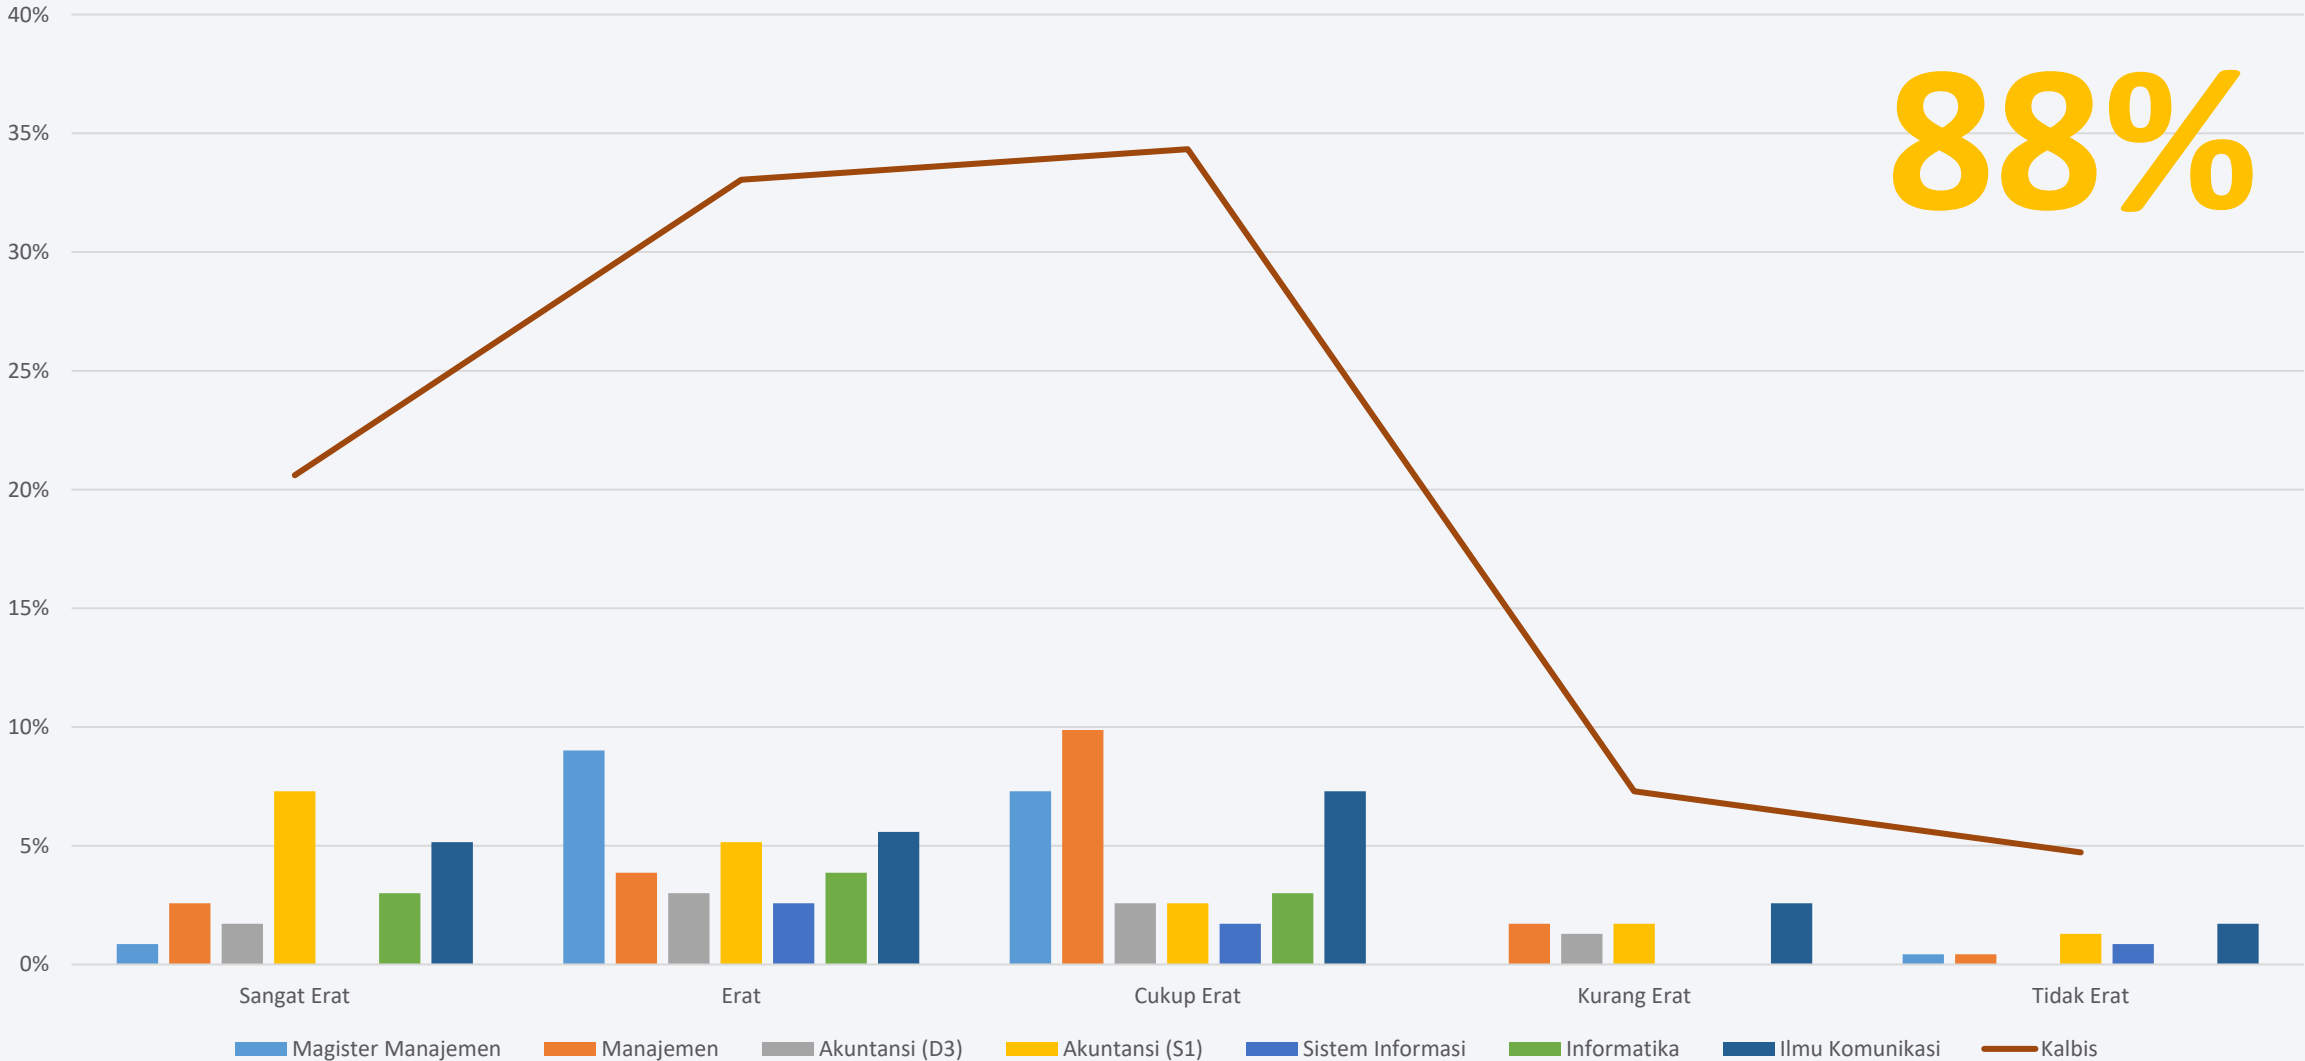

LAPORAN TRACER STUDY

EXIT SURVEY ALUMNI 2019

BIRO KARIER & ALUMNI

PUBLIKASI
PUBLIKASI
PUBLIKASI

The poster features a dark blue background with a white graduation cap and a red pen. The text is centered and reads: 'LET'S PARTICIPATE EXIT SURVEY ALUMNI OF 2019'. Below this, it says 'GO TO THE LINK BELOW:' followed by the URL 'http://bit.ly/exitsurveykalbis2019'. At the bottom, there is a stack of books and a cartoon girl reading a book. The Kalbis Institute logo is in the top left, and an 'ALUMNI' logo is in the top right.

S U M M A R Y

PELAKSANAAN

Pengumpulan data Tracer Study berlangsung pada bulan **OKTOBER-DESEMBER 2019**

ALUMNI 2019

Alumni 2019 berjumlah **494 alumni**

RESPONDEN

Response rate Exit Survey 2019 adalah **100% semua mengisi kuesioner**

KUESIONER

Terdapat sekitar **55 pertanyaan** yang ada dalam Exit Survey 2019

BEKERJA

Alumni 2019 telah bekerja sebelum wisuda sebanyak **51% alumni**

ALUMNI 2019 PER PROGRAM STUDI

PROGRAM STUDI	JUMLAH ALUMNI
Magister Manajemen	42
Manajemen	121
Akuntansi S1	66
Akuntansi D3	31
Sistem Informasi	55
Informatika	42
Ilmu Komunikasi	137
TOTAL	494

AKTIVITAS ALUMNI 2019

Top 5 Tempat Kerja Alumni

KALBE

BCA

Rödl & Partner

KESELARASAN KERJA ALUMNI

88%

Siapa yang UTAMA membayar uang kuliah Anda?