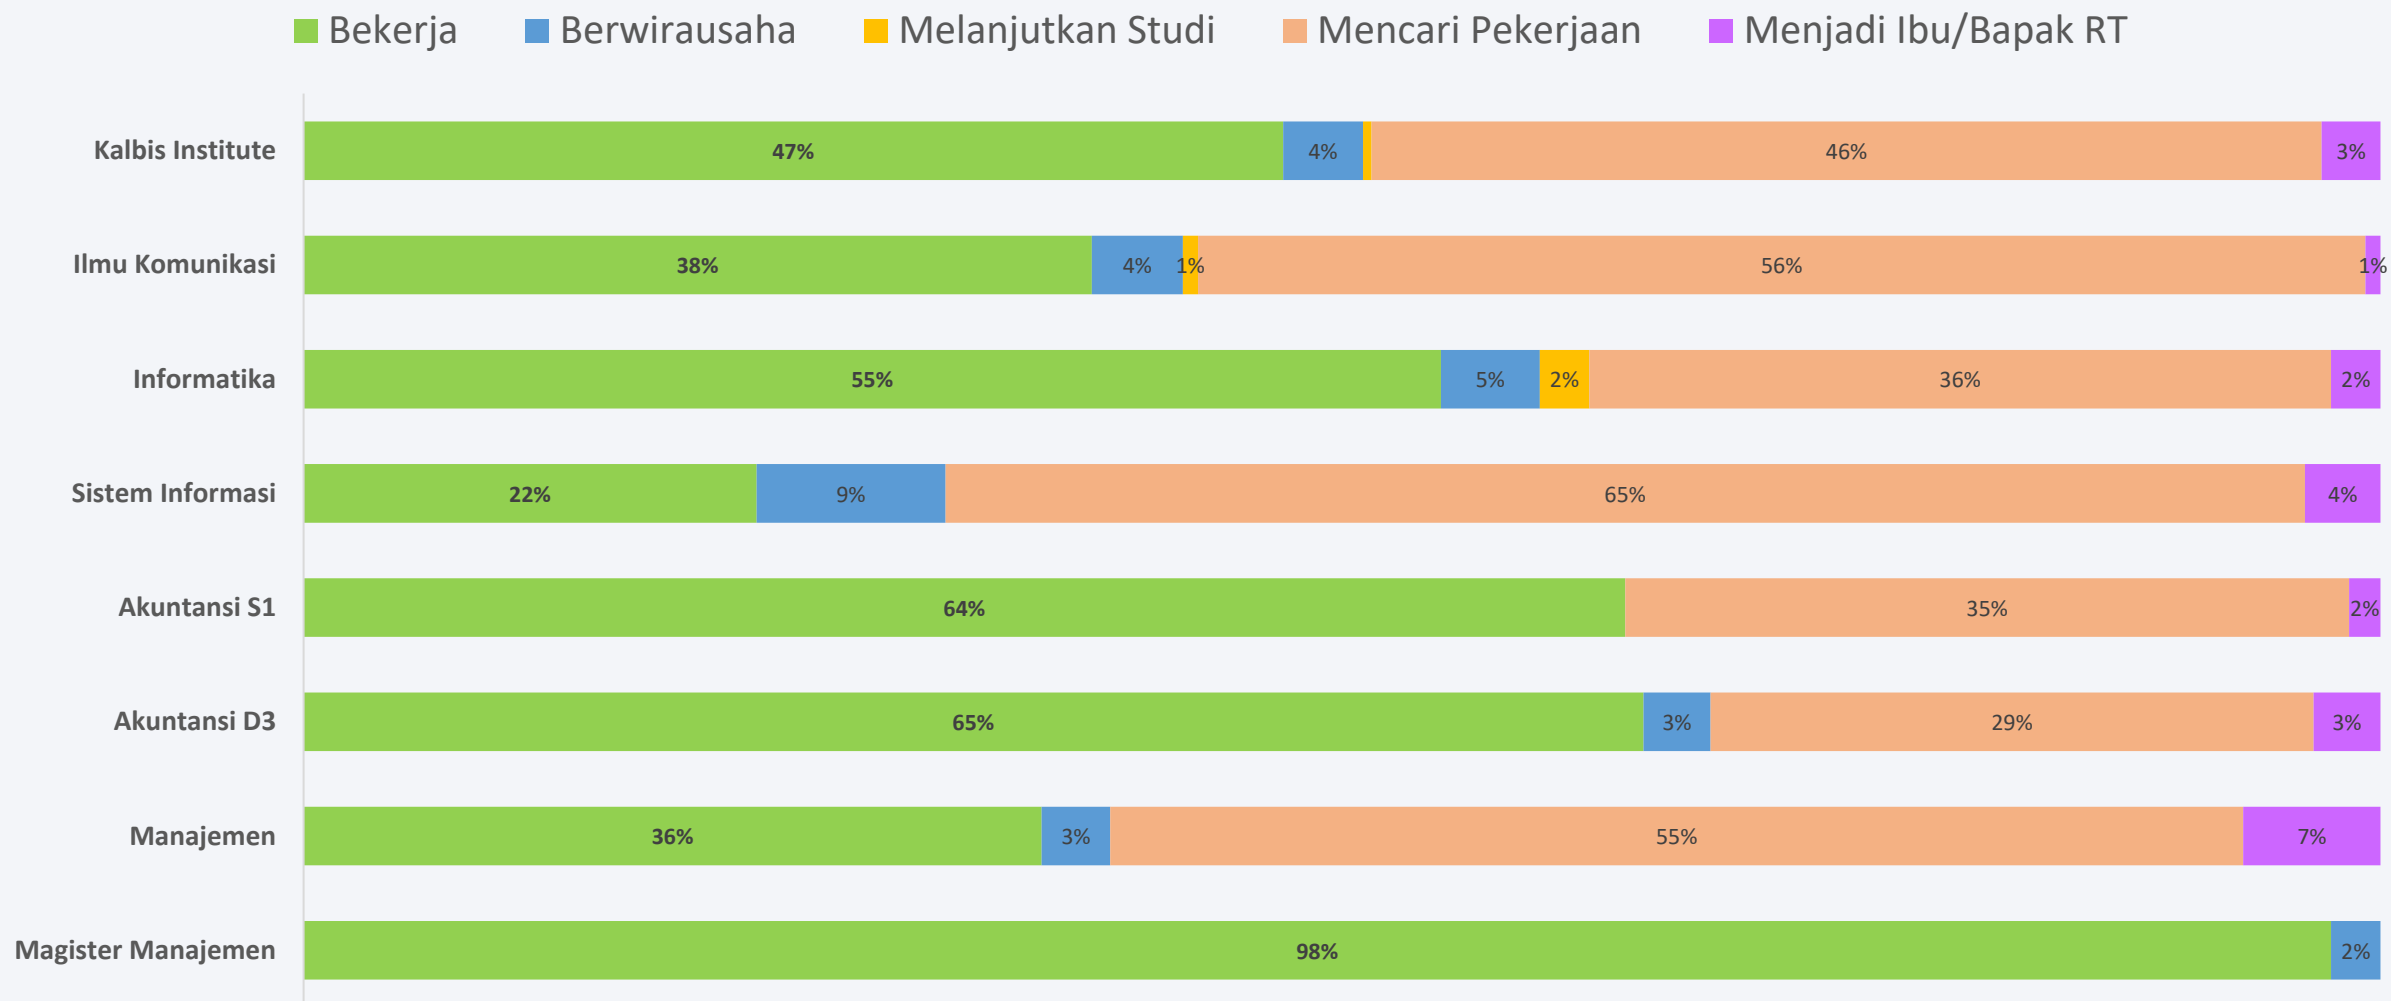

LAPORAN TRACER STUDY

EXIT SURVEY ALUMNI 2019

BIRO KARIER & ALUMNI

PUBLIKASI
PUBLIKASI
PUBLIKASI

The poster features a dark blue background with a white graduation cap and a red pen. The text is centered and reads: 'LET'S PARTICIPATE EXIT SURVEY ALUMNI OF 2019'. Below this, it says 'GO TO THE LINK BELOW:' followed by the URL 'http://bit.ly/exitsurveykalbis2019'. At the bottom, there is a stack of books and a cartoon girl reading a book. The Kalbis Institute logo is in the top left, and an 'ALUMNI' logo is in the top right.

S U M M A R Y

PELAKSANAAN

Pengumpulan data Tracer Study berlangsung pada bulan **OKTOBER-DESEMBER 2019**

ALUMNI 2019

Alumni 2019 berjumlah **494 alumni**

RESPONDEN

Response rate Exit Survey 2019 adalah **100% semua mengisi kuesioner**

KUESIONER

Terdapat sekitar **55 pertanyaan** yang ada dalam Exit Survey 2019

BEKERJA

Alumni 2019 telah bekerja sebelum wisuda sebanyak **51% alumni**

ALUMNI 2019 PER PROGRAM STUDI

PROGRAM STUDI	JUMLAH ALUMNI
Magister Manajemen	42
Manajemen	121
Akuntansi S1	66
Akuntansi D3	31
Sistem Informasi	55
Informatika	42
Ilmu Komunikasi	137
TOTAL	494

AKTIVITAS ALUMNI 2019

Top 5 Tempat Kerja Alumni

KALBE

BCA

Rödl & Partner

KESELARASAN KERJA ALUMNI

88%

Siapa yang UTAMA membayar uang kuliah Anda?