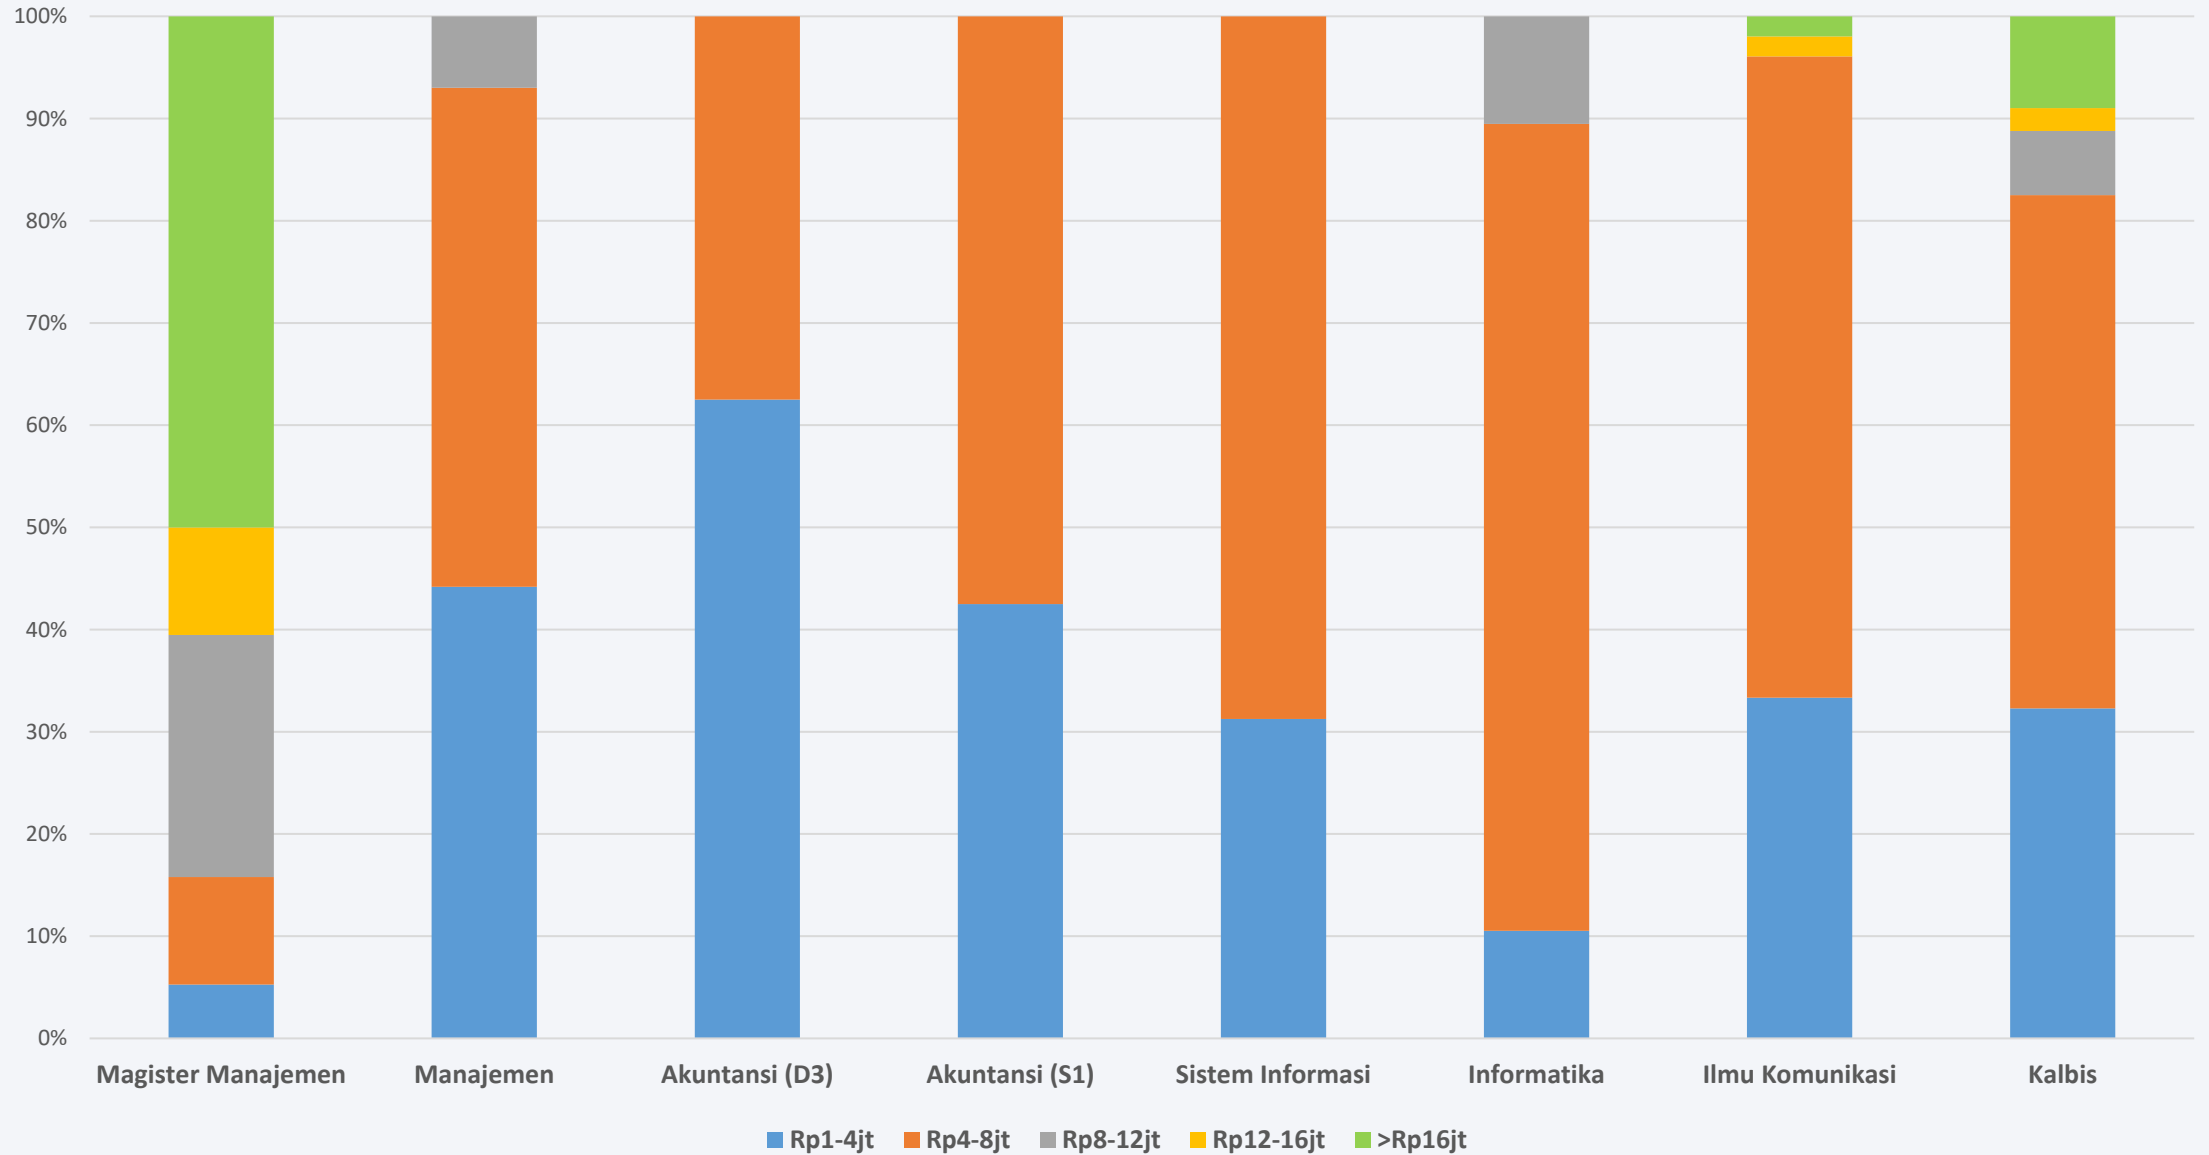

LAPORAN TRACER STUDY

EXIT SURVEY ALUMNI 2019

BIRO KARIER & ALUMNI

PUBLIKASI
PUBLIKASI
PUBLIKASI

The poster features a dark blue background with a white graduation cap and a red pen. The text is centered and reads: 'LET'S PARTICIPATE EXIT SURVEY ALUMNI OF 2019'. Below this, it says 'GO TO THE LINK BELOW:' followed by the URL 'http://bit.ly/exitsurveykalbis2019'. At the bottom, there is a stack of books and a cartoon girl reading a book. The Kalbis Institute logo is in the top left, and an 'ALUMNI' logo is in the top right.

AKTIVITAS ALUMNI 2019

Top 5 Tempat Kerja Alumni

KALBE

BCA

Rödl & Partner

KESELARASAN KERJA ALUMNI

88%

Siapa yang UTAMA membayar uang kuliah Anda?

Beasiswa Biaya Sendiri Orang tua/Keluarga

Setelah lulus, apakah Anda ingin melanjutkan studi?

PENILAIAN ALUMNI TERHADAP KALBIS

PENGHASILAN ALUMNI

TINGKAT POSISI KERJA ALUMNI

3% General Manajer

11% Manajer

10% Koordinator

76% Staf